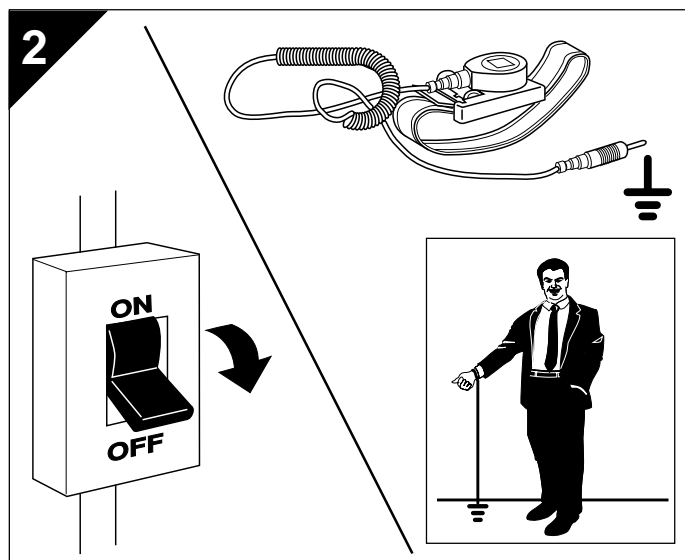

CODE: 33MC9004

F *Instruction d'installation du kit "Interface Zone Manager" pour: Mural 40QNC / 40QNQ, Cassette 40KMC / KMQ*

GB **Installation instructions Zone Manager interface kit for Hi-Wall 40QNC / 40QNQ, Cassette 40KMC / KMQ**

E **Instrucciones de instalación para el interface Zone Manager: Hi-Wall 40QNC / 40QNQ, Cassette 40KMC / KMQ**

40KMC / KMQ