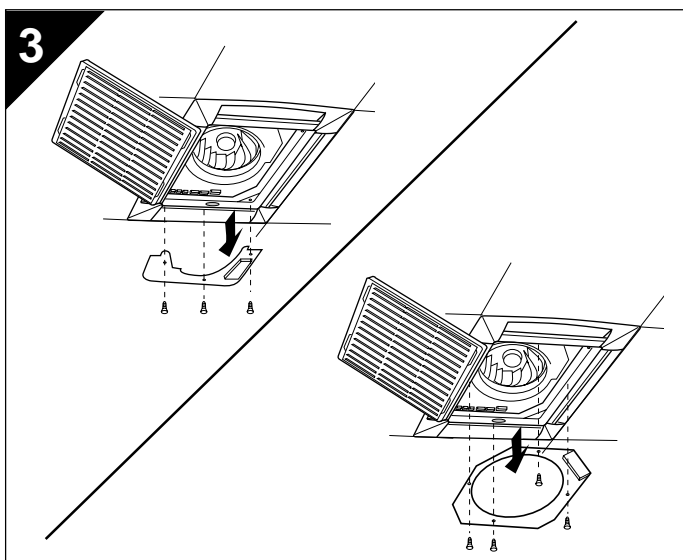

CODE: 33MC9004

F *Instruction d'installation du kit "Interface Zone Manager" pour: Mural 40QNC / 40QNQ, Cassette 40KMC / KMQ*

GB **Installation instructions Zone Manager interface kit for Hi-Wall 40QNC / 40QNQ, Cassette 40KMC / KMQ**

E **Instrucciones de instalación para el interface Zone Manager: Hi-Wall 40QNC / 40QNQ, Cassette 40KMC / KMQ**

40KMC / KMQ