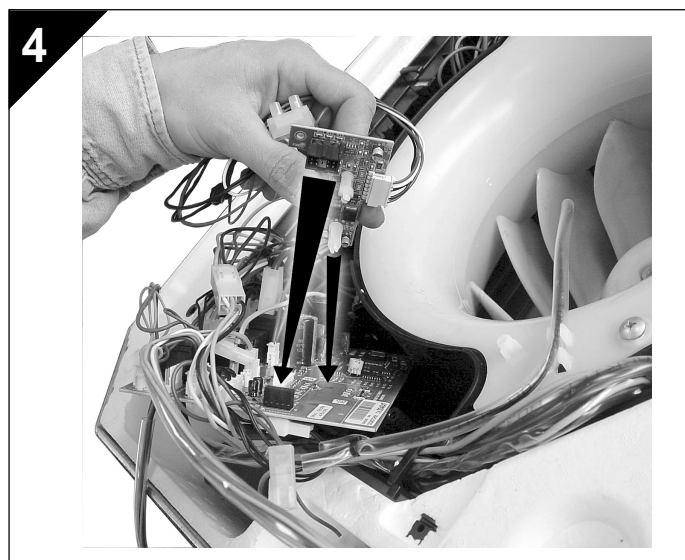

CODE: 33MC9004

F *Instruction d'installation du kit "Interface Zone Manager" pour: Mural 40QNC / 40QNQ, Cassette 40KMC / KMQ*

GB **Installation instructions Zone Manager interface kit for Hi-Wall 40QNC / 40QNQ, Cassette 40KMC / KMQ**

E **Instrucciones de instalación para el interface Zone Manager: Hi-Wall 40QNC / 40QNQ, Cassette 40KMC / KMQ**

40KMC / KMQ