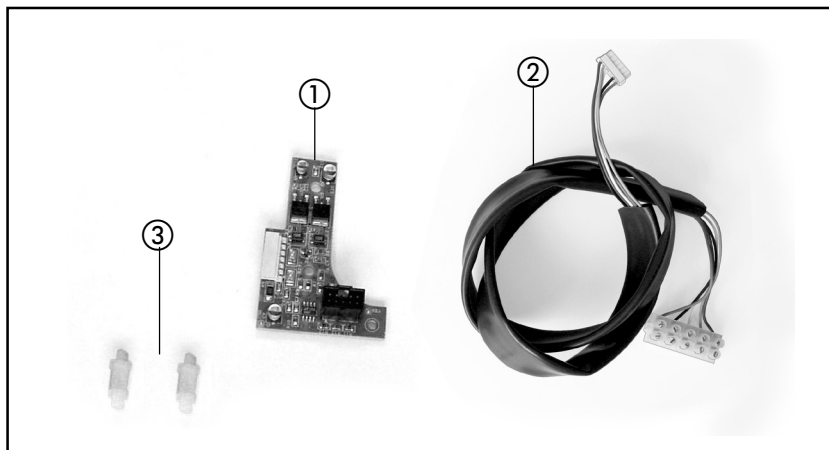

CODE: 33MC9004

F *Instruction d'installation du kit "Interface Zone Manager" pour: Mural 40QNC / 40QNQ, Cassette 40KMC / KMQ*

GB **Installation instructions Zone Manager interface kit for Hi-Wall 40QNC / 40QNQ, Cassette 40KMC / KMQ**

E **Instrucciones de instalación para el interface Zone Manager: Hi-Wall 40QNC / 40QNQ, Cassette 40KMC / KMQ**

40KMC / KMQ