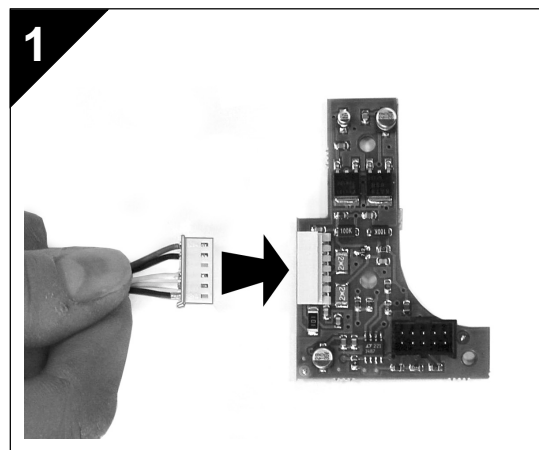

CODE: 33MC9004

F *Instruction d'installation du kit "Interface Zone Manager" pour: Mural 40QNC / 40QNQ, Cassette 40KMC / KMQ*

GB **Installation instructions Zone Manager interface kit for Hi-Wall 40QNC / 40QNQ, Cassette 40KMC / KMQ**

E **Instrucciones de instalación para el interface Zone Manager: Hi-Wall 40QNC / 40QNQ, Cassette 40KMC / KMQ**

40KMC / KMQ