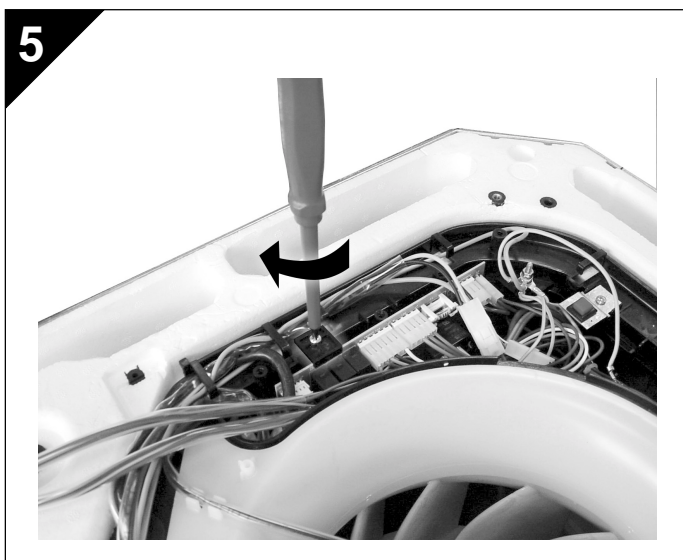

CODE: 33MC9004

F *Instruction d'installation du kit "Interface Zone Manager" pour: Mural 40QNC / 40QNQ, Cassette 40KMC / KMQ*

GB **Installation instructions Zone Manager interface kit for Hi-Wall 40QNC / 40QNQ, Cassette 40KMC / KMQ**

E **Instrucciones de instalación para el interface Zone Manager: Hi-Wall 40QNC / 40QNQ, Cassette 40KMC / KMQ**

40KMC / KMQ